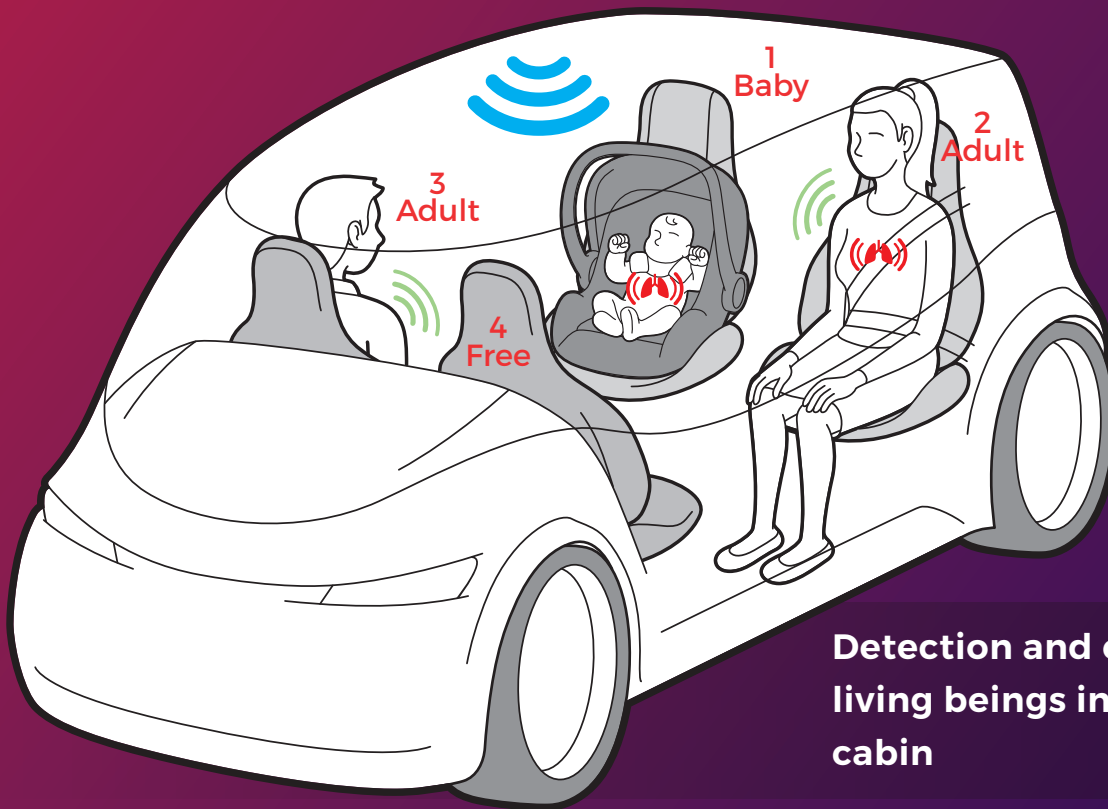

RADAR SYSTEM FOR 100% RELIABLE IN-CABIN MONITORING

COVERING EURO NCAP FEATURES AND MUCH MORE

Detection and classification of living beings in an automotive cabin

Child Presence Detection

Seat Occupancy Detection

Occupant Classification

Intrusion Alert

KEY SYSTEM FEATURES

- Full cabin coverage for all vehicle types
- A modular set of use cases -> OEM's choice
- Various mounting positions are possible
- Processing is possible on a radar module or the vehicle computing unit
- Minimal memory consumption per use case
- Optimized duty cycling for low-power modes

ADVANTAGES OF mm-WAVE RADAR SENSORS

SENSITIVITY

mmWave radar sensor can monitor the slightest micro-vibrations of a person anywhere in a cabin and distinguish humans from objects on seats.

SEAMLESS INTEGRATION

Small size combined with the capability to easily integrate the sensor behind headliner, close to interior lighting on the roof or B-pillar.

RELIABILITY & PERFORMANCE

Detects life even in the footwell zone - a wide field of view ensures full interior coverage.